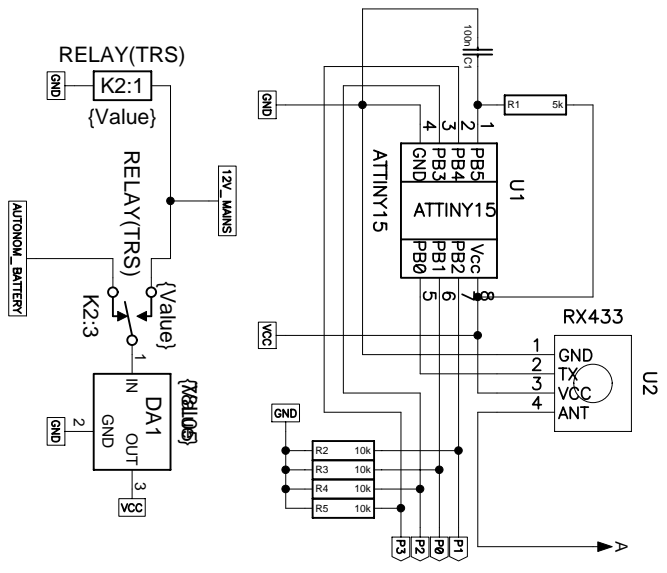

Antenna is lambda/4
(approx. 30cm)

Note:
P0 and P1 sensors are critical and toggle
continuous transmission of alarm signal.
P2 and P3 are informational.

Title Car alarm system [Sender]

Size	Number	Rev
	1	1.0
Date	Thu Jul 07, 2005	Drawn by
Filename	sender.sch	Fox'IS
	Sheet 1	of 1