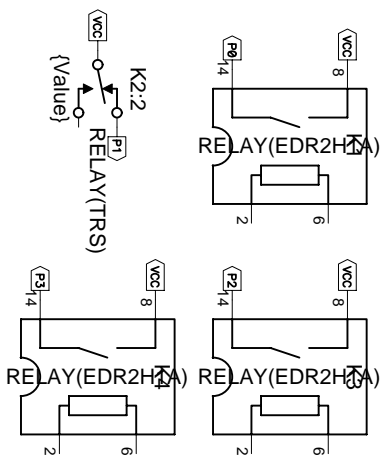

Antenna is lambda/4
(approx. 30cm)

Note:
P0 and P1 sensors are critical and toggle
continuous transmission of alarm signal.
P2 and P3 are informational.

Title Car alarm system [Sender]

Size	Number	Rev
	1	1.0
Date	Thu Jul 07, 2005	Drawn by
Filename	sender.sch	Fox'IS
	Sheet 1	of 1